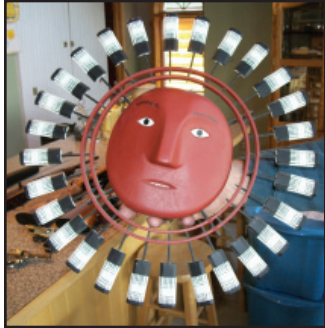

Early "Bearpaw" snowshoes

Alaskan Dance Masks

Winchester mod 100 .308 cal w/scope ser #53980; Inland 30 cal. carbine ser# 4937320 w/extra mags; Remington Viper .22 cal semi auto rifle; Marlin Mod. 25N .22 cal. bolt repeater, w/DU medallion; Thompson Encore 45/410 - 15" barrel w/vented rib and screw in choke, 12 ga to 410 adapter insert; Iver Johnson .22 cal. breaktop revolver; Hopkins & Allen .38 cal. revolver; Hi Std Sport King .22 semi auto pistol like new ser #SH20769; Remington 742 .280 cal semi auto w/K25 Weaver; Remington 1100 12 ga 3" Mag semi auto; Remington 870 16 ga 2 3/4" pump; Remington 700 BDL 7 mm Rem Express; JC Higgins .22 semi auto rifle mod 29 ser #2552429; Winchester mod 62 .22 LR pump ser #43477; Recurve Bow 66" RH "Pinto" Brand; Cattaraugus brand Hunting Knife; And there may be more guns by sale time!